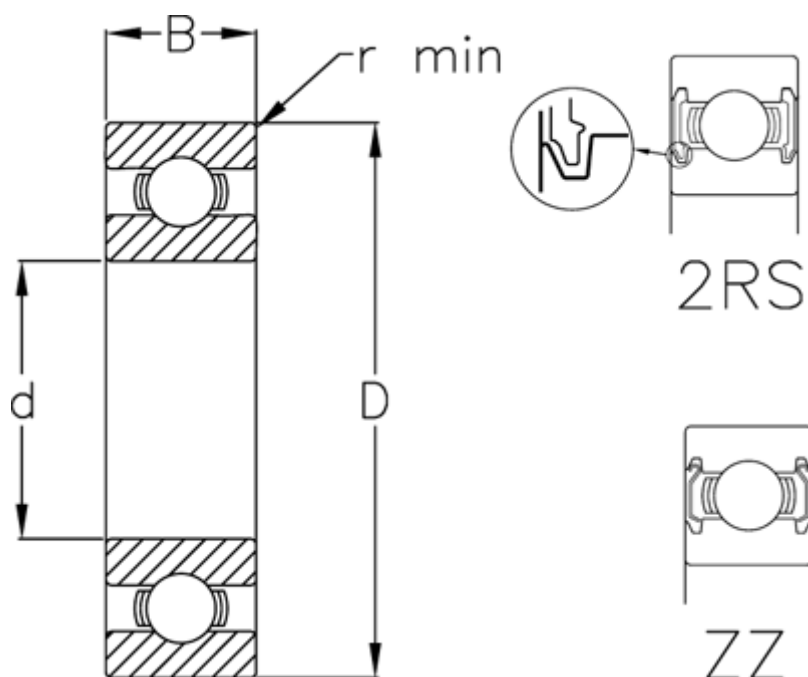

Data Sheet

Article number: 5480015007039

Description: Single row ball bearing 6902 ZZ USDA H1
d=15 D=28 B=7 stainless/spez. grease

Measures

B	= 7	Weight (kg) = 0.016
d	= 15	
D	= 28	
Dynamic load C (kN)	= 4.1	
Max rpm greased	= 24000	
Max rpm oil lubricated	= 28000	
r min	= 0.3	
Static load C0 (kN)	= 2.06	